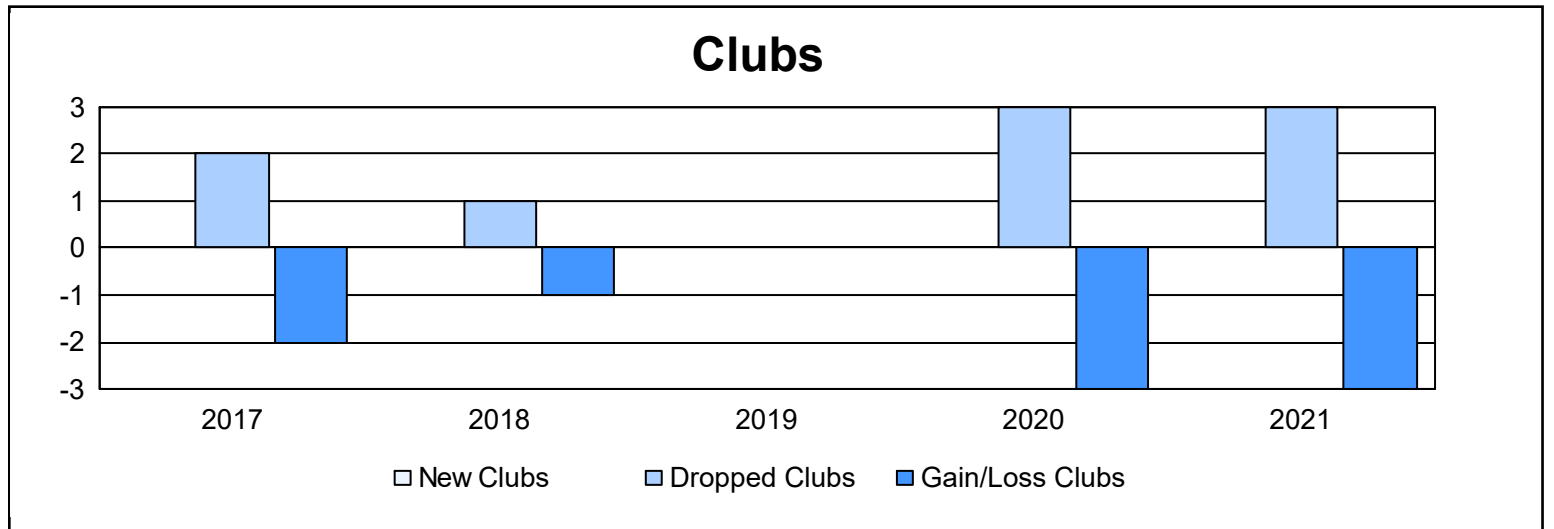

Year	New Clubs	Dropped Clubs	Gain/ Loss Clubs	New Members	Charter Members	Reinstate Members	Transfer Members	Total Member Added	Total Members Dropped	Gain/ Loss Members
2016-2017	0	2	-2	119	0	4	8	131	182	-51
2017-2018	0	1	-1	89	0	7	7	103	180	-77
2018-2019	0	0	0	67	0	1	8	76	121	-45
2019-2020	0	3	-3	62	0	8	19	89	154	-65
2020-2021	0	3	-3	50	1	5	14	70	177	-107
<b>Average</b>	<b>0</b>	<b>2</b>	<b>-2</b>	<b>77</b>	<b>0</b>	<b>5</b>	<b>11</b>	<b>94</b>	<b>163</b>	<b>-69</b>

### Membership Composition June 2021 Cumulative