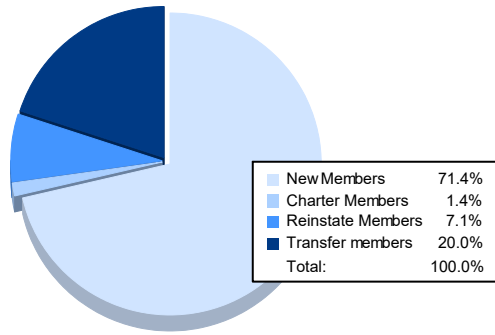

Year	New Clubs	Dropped Clubs	Gain/ Loss Clubs	New Members	Charter Members	Reinstate Members	Transfer Members	Total Member Added	Total Members Dropped	Gain/ Loss Members
2016-2017	0	2	-2	119	0	4	8	131	182	-51
2017-2018	0	1	-1	89	0	7	7	103	180	-77
2018-2019	0	0	0	67	0	1	8	76	121	-45
2019-2020	0	3	-3	62	0	8	19	89	154	-65
2020-2021	0	3	-3	50	1	5	14	70	177	-107
<b>Average</b>	<b>0</b>	<b>2</b>	<b>-2</b>	<b>77</b>	<b>0</b>	<b>5</b>	<b>11</b>	<b>94</b>	<b>163</b>	<b>-69</b>

### Membership Composition June 2021 Cumulative