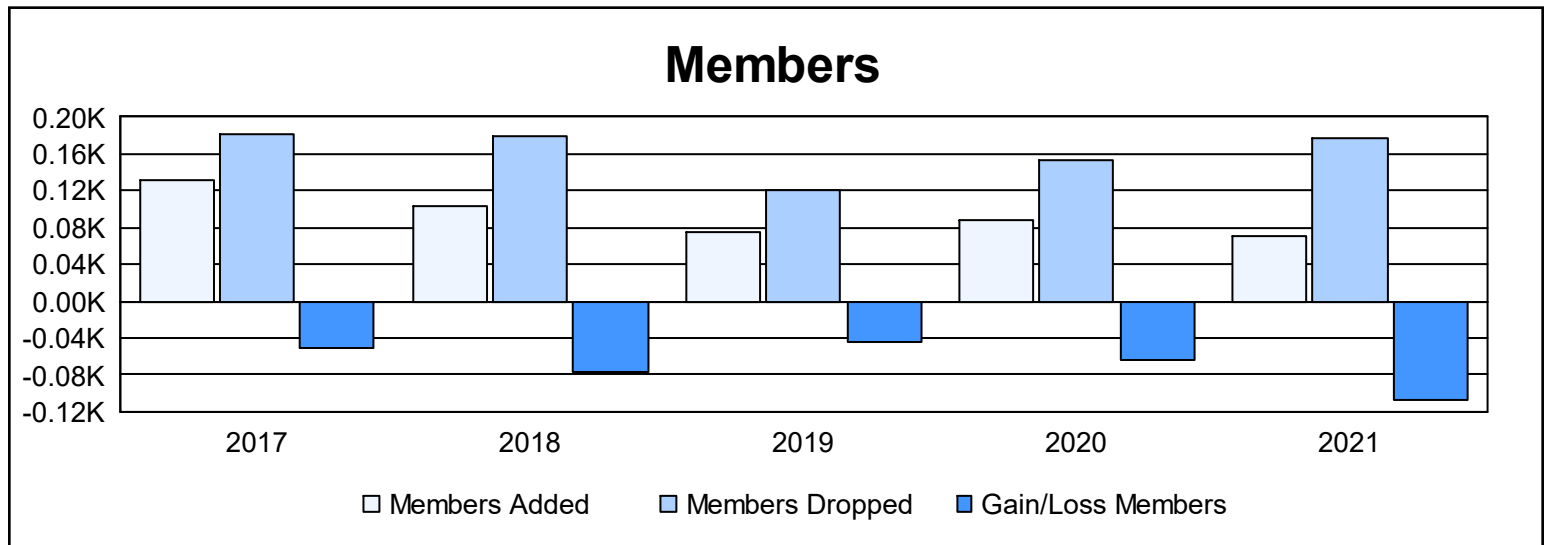

Year	New Clubs	Dropped Clubs	Gain/ Loss Clubs	New Members	Charter Members	Reinstate Members	Transfer Members	Total Member Added	Total Members Dropped	Gain/ Loss Members
2016-2017	0	2	-2	119	0	4	8	131	182	-51
2017-2018	0	1	-1	89	0	7	7	103	180	-77
2018-2019	0	0	0	67	0	1	8	76	121	-45
2019-2020	0	3	-3	62	0	8	19	89	154	-65
2020-2021	0	3	-3	50	1	5	14	70	177	-107
<b>Average</b>	<b>0</b>	<b>2</b>	<b>-2</b>	<b>77</b>	<b>0</b>	<b>5</b>	<b>11</b>	<b>94</b>	<b>163</b>	<b>-69</b>

### Membership Composition June 2021 Cumulative